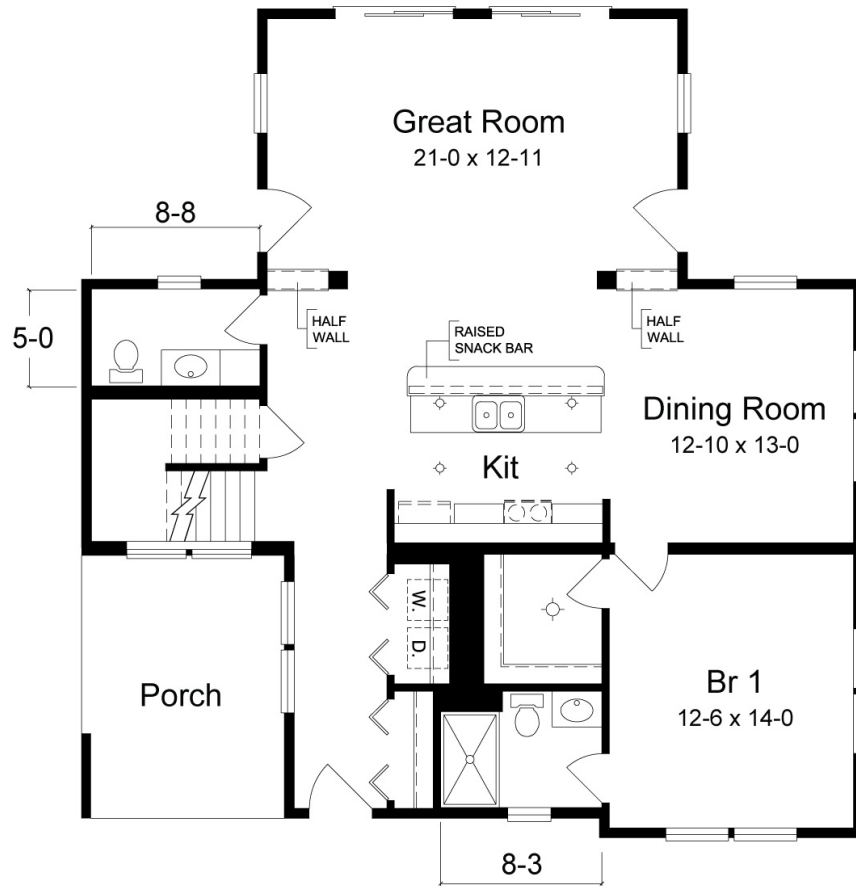

The Pinehurst

- 4 Bedrooms
- 2.5 Baths
- Screened Porch
- *These floorplans can be adjusted to fit your lot size*

FIRST FLOOR

SECOND FLOOR