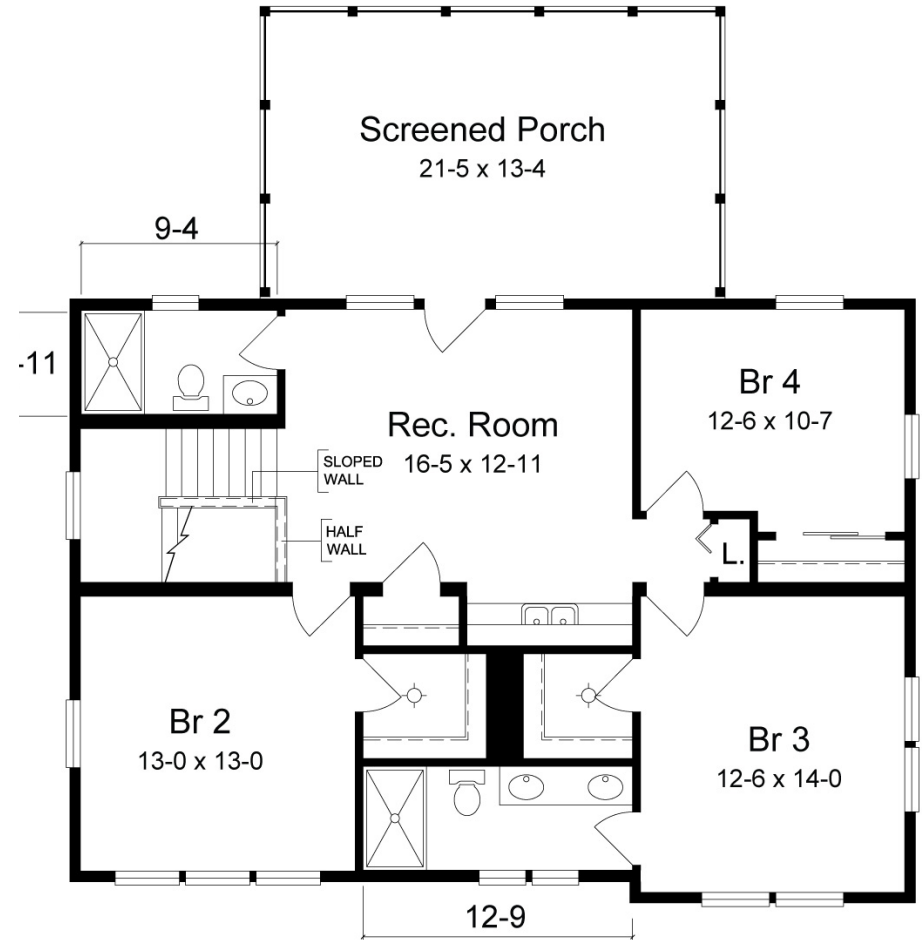

The Pinehurst

- 4 Bedrooms
- 2.5 Baths
- Screened Porch
- *These floorplans can be adjusted to fit your lot size*

FIRST FLOOR

SECOND FLOOR